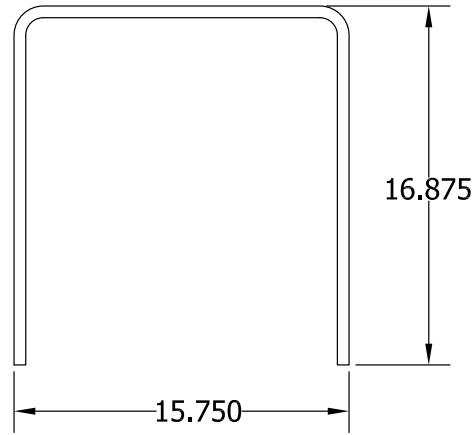

## Solid Surface Bench

**! WARNING** MrSteam solid surface bench is rated for a maximum load of 275 lbs

- Matte, White Solid Surface
- Portable

**FOR ILLUSTRATIVE PURPOSES ONLY. IMPORTANT NOTE: FOR SAFE AND TROUBLE FREE INSTALLATION**