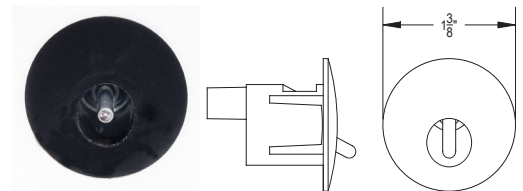

K2 Sensor

AMEREC
575 E Cokato Street | Cokato, MN 55321
Toll-Free 1-800-331-0349
amerec@amerec.com | www.amerec.com

Amerec reserves the right to change specifications and design without notice.
© 2021 Amerec Steam

amerec®

STEAM. SAUNA. SOLUTIONS.