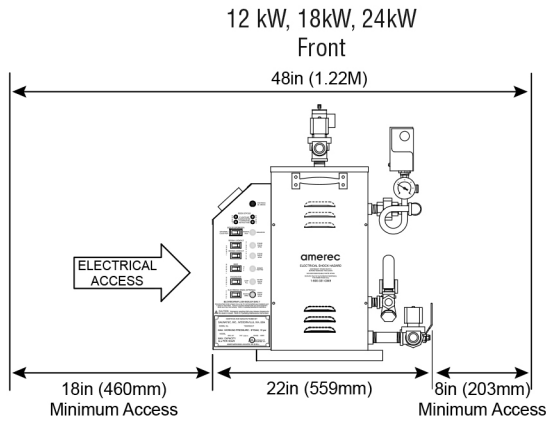

AI SERIES COMMERCIAL BOILER

SPECIFICATION SHEET

SEE COMPLETE INSTALLATION INSTRUCTION FOR WARNINGS!

AMEREC
575 Cokato Street E. | Cokato, MN 55321
Toll-Free 1-800-331-0349
amerec@amerec.com | www.amerec.com

Amerec reserves the right to change specifications and design without notice.
© 2022 Amerec Steam

07/22

amerec®
STEAM. SAUNA. SOLUTIONS.