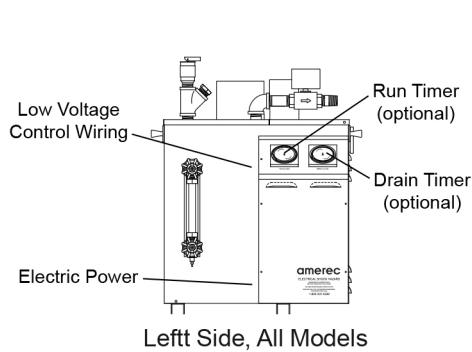

AI SERIES COMMERCIAL BOILER

SPECIFICATION SHEET

SEE COMPLETE INSTALLATION INSTRUCTION FOR WARNINGS!

AMEREC
575 Cokato Street E. | Cokato, MN 55321
Toll-Free 1-800-331-0349
amerec@amerec.com | www.amerec.com

Amerec reserves the right to change specifications and design without notice.
© 2022 Amerec Steam

07/22

amerec®
STEAM. SAUNA. SOLUTIONS.