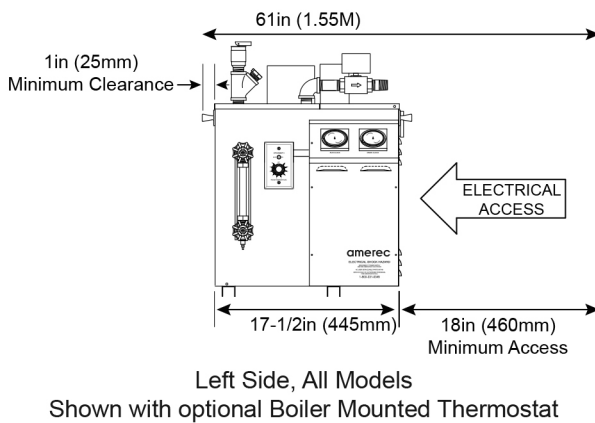

AI SERIES COMMERCIAL BOILER

SPECIFICATION SHEET

SEE COMPLETE INSTALLATION INSTRUCTION FOR WARNINGS!

AMEREC
575 Cokato Street E. | Cokato, MN 55321
Toll-Free 1-800-331-0349
amerec@amerec.com | www.amerec.com

Amerec reserves the right to change specifications and design without notice.
© 2022 Amerec Steam

07/22

amerec®
STEAM. SAUNA. SOLUTIONS.