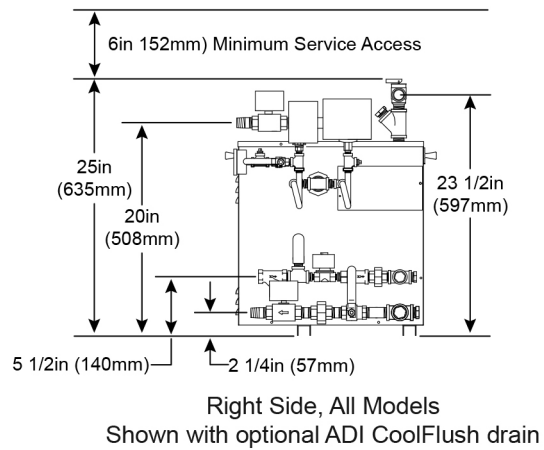

AI SERIES COMMERCIAL BOILER

SPECIFICATION SHEET

SEE COMPLETE INSTALLATION INSTRUCTION FOR WARNINGS!

AMEREC
575 Cokato Street E. | Cokato, MN 55321
Toll-Free 1-800-331-0349
amerec@amerec.com | www.amerec.com

Amerec reserves the right to change specifications and design without notice.
© 2022 Amerec Steam

07/22

amerec®
STEAM. SAUNA. SOLUTIONS.