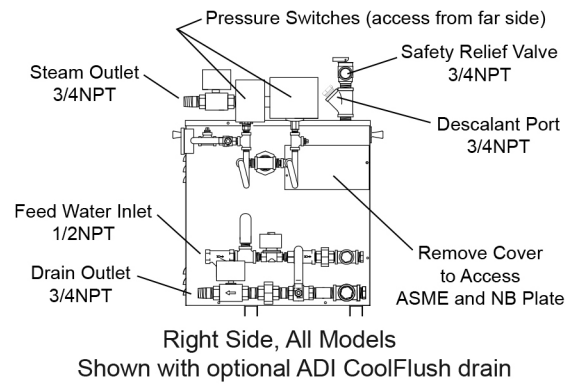

AI SERIES COMMERCIAL BOILER

SPECIFICATION SHEET

SEE COMPLETE INSTALLATION INSTRUCTION FOR WARNINGS!

AMEREC
575 Cokato Street E. | Cokato, MN 55321
Toll-Free 1-800-331-0349
amerec@amerec.com | www.amerec.com

Amerec reserves the right to change specifications and design without notice.
© 2022 Amerec Steam

07/22

amerec®
STEAM. SAUNA. SOLUTIONS.