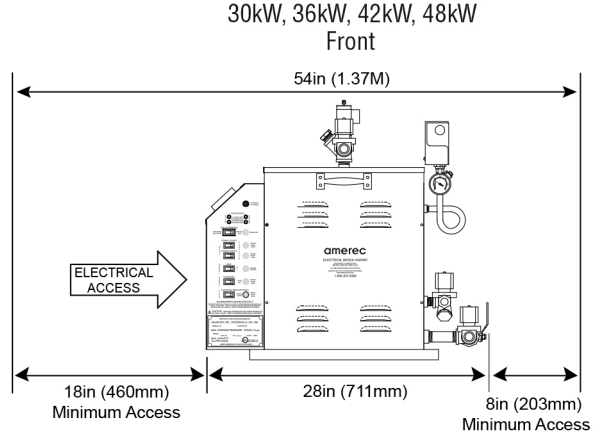

AI SERIES COMMERCIAL BOILER

SPECIFICATION SHEET

SEE COMPLETE INSTALLATION INSTRUCTION FOR WARNINGS!

AMEREC
575 Cokato Street E. | Cokato, MN 55321
Toll-Free 1-800-331-0349
amerec@amerec.com | www.amerec.com

Amerec reserves the right to change specifications and design without notice.
© 2022 Amerec Steam

07/22

amerec®
STEAM. SAUNA. SOLUTIONS.