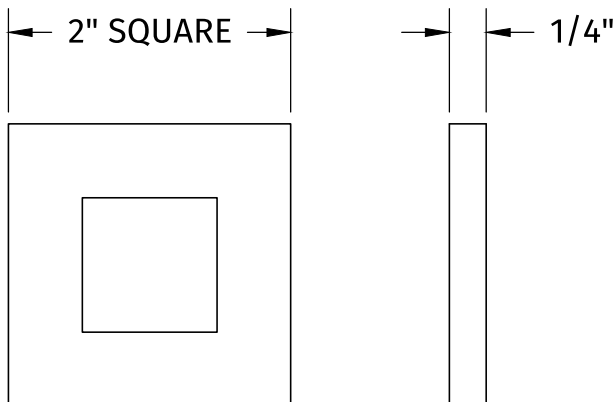

SPECIFICATION SHEET

15-1004-XXX

Square 90° bend
wall rain arm

THERMASOL®

Steam & Showering Systems

- Solid brass construction
- Includes decorative brass escutcheon
- 1/2" NPT

AVAILABLE FINISHES:

ORB: Oil Rubbed Bronze, PC: Polished Chrome,
PN: Polished Nickel, SN: Satin Nickel, MB: Matte Black