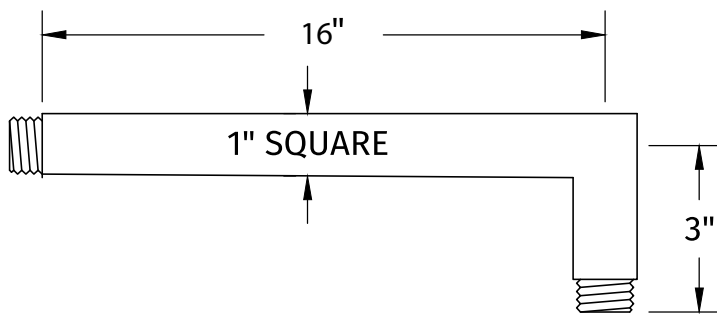

SPECIFICATION SHEET

15-1004-XXX

Square 90° bend
wall rain arm

THERMASOL®

Steam & Showering Systems

- Solid brass construction
- Includes decorative brass escutcheon
- 1/2" NPT

AVAILABLE FINISHES:

ORB: Oil Rubbed Bronze, PC: Polished Chrome,
PN: Polished Nickel, SN: Satin Nickel, MB: Matte Black