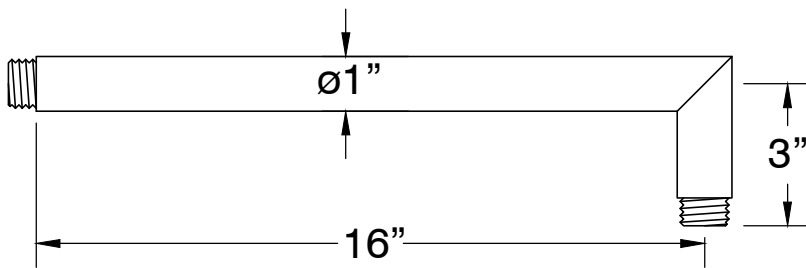

SPECIFICATION SHEET

15-1000-XXX

ROUND WALL RAIN ARM WITH 90° ANGLE

THERMASOL[®]
Steam & Showering Systems

- Solid brass construction
- Includes decorative brass escutcheon
- 1/2 NPT

AVAILABLE FINISHES:

ORB: Oil Rubbed Bronze, PC: Polished Chrome,
PN: Polished Nickel, SN: Satin Nickel, MB: Matte Black