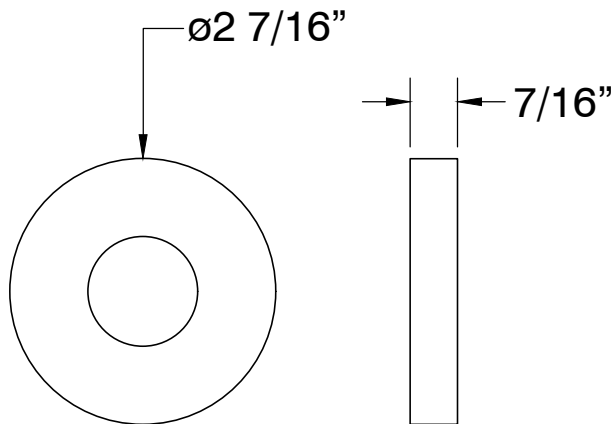

SPECIFICATION SHEET

15-1000-XXX

ROUND WALL RAIN ARM WITH 90° ANGLE

THERMASOL[®]
Steam & Showering Systems

- Solid brass construction
- Includes decorative brass escutcheon
- 1/2 NPT

AVAILABLE FINISHES:

ORB: Oil Rubbed Bronze, PC: Polished Chrome,
PN: Polished Nickel, SN: Satin Nickel, MB: Matte Black