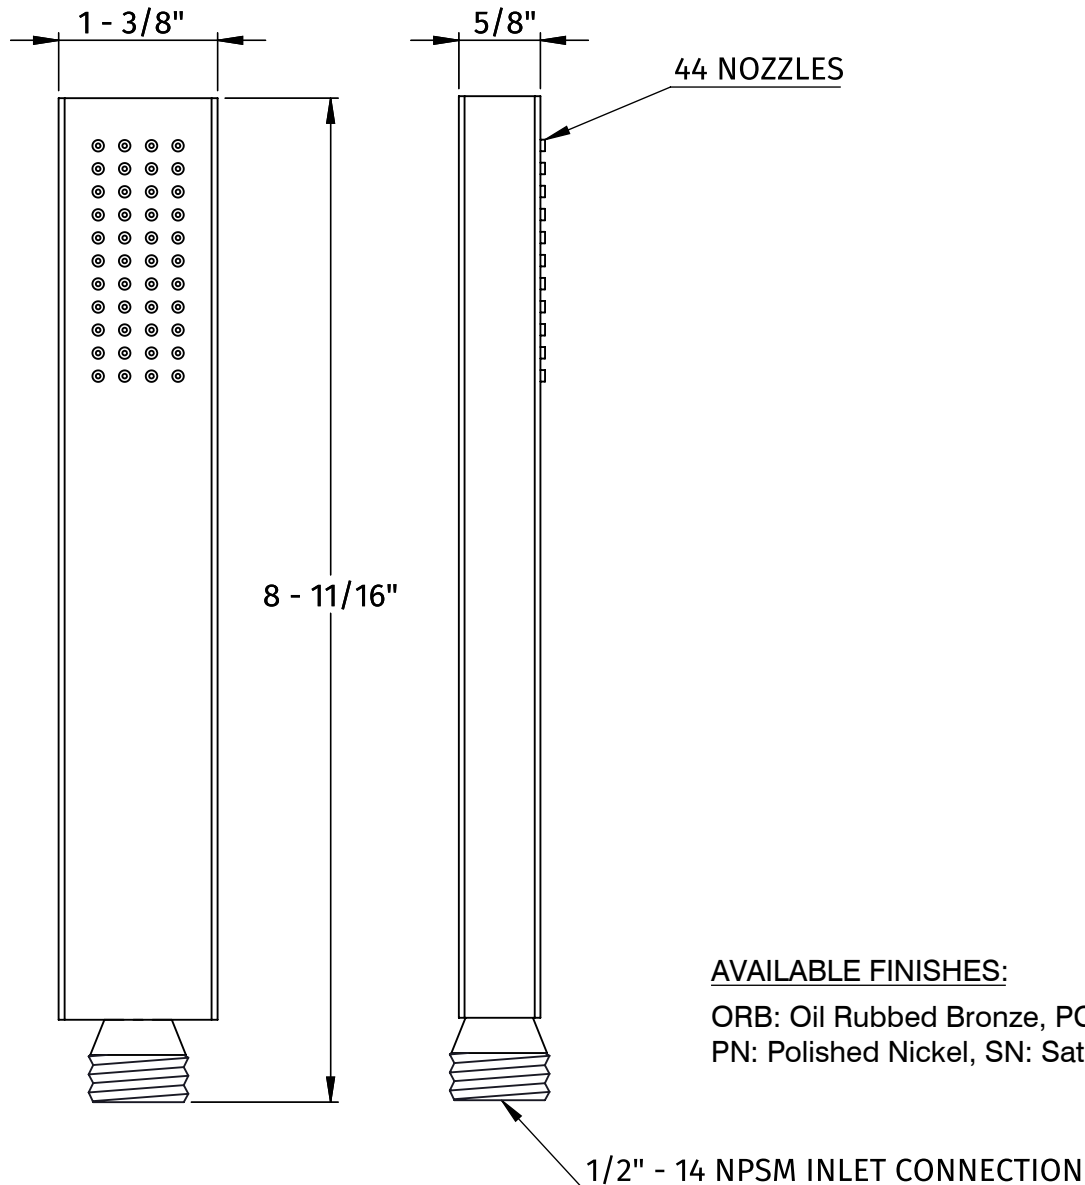

SPECIFICATION SHEET

15-1005-XXX

Square hand
shower wand

THERMASOL®

Steam & Showering Systems

- Solid brass construction
- Single function hand shower
- Includes 1.6 GPM flow
- Double walled construction to prevent scalding