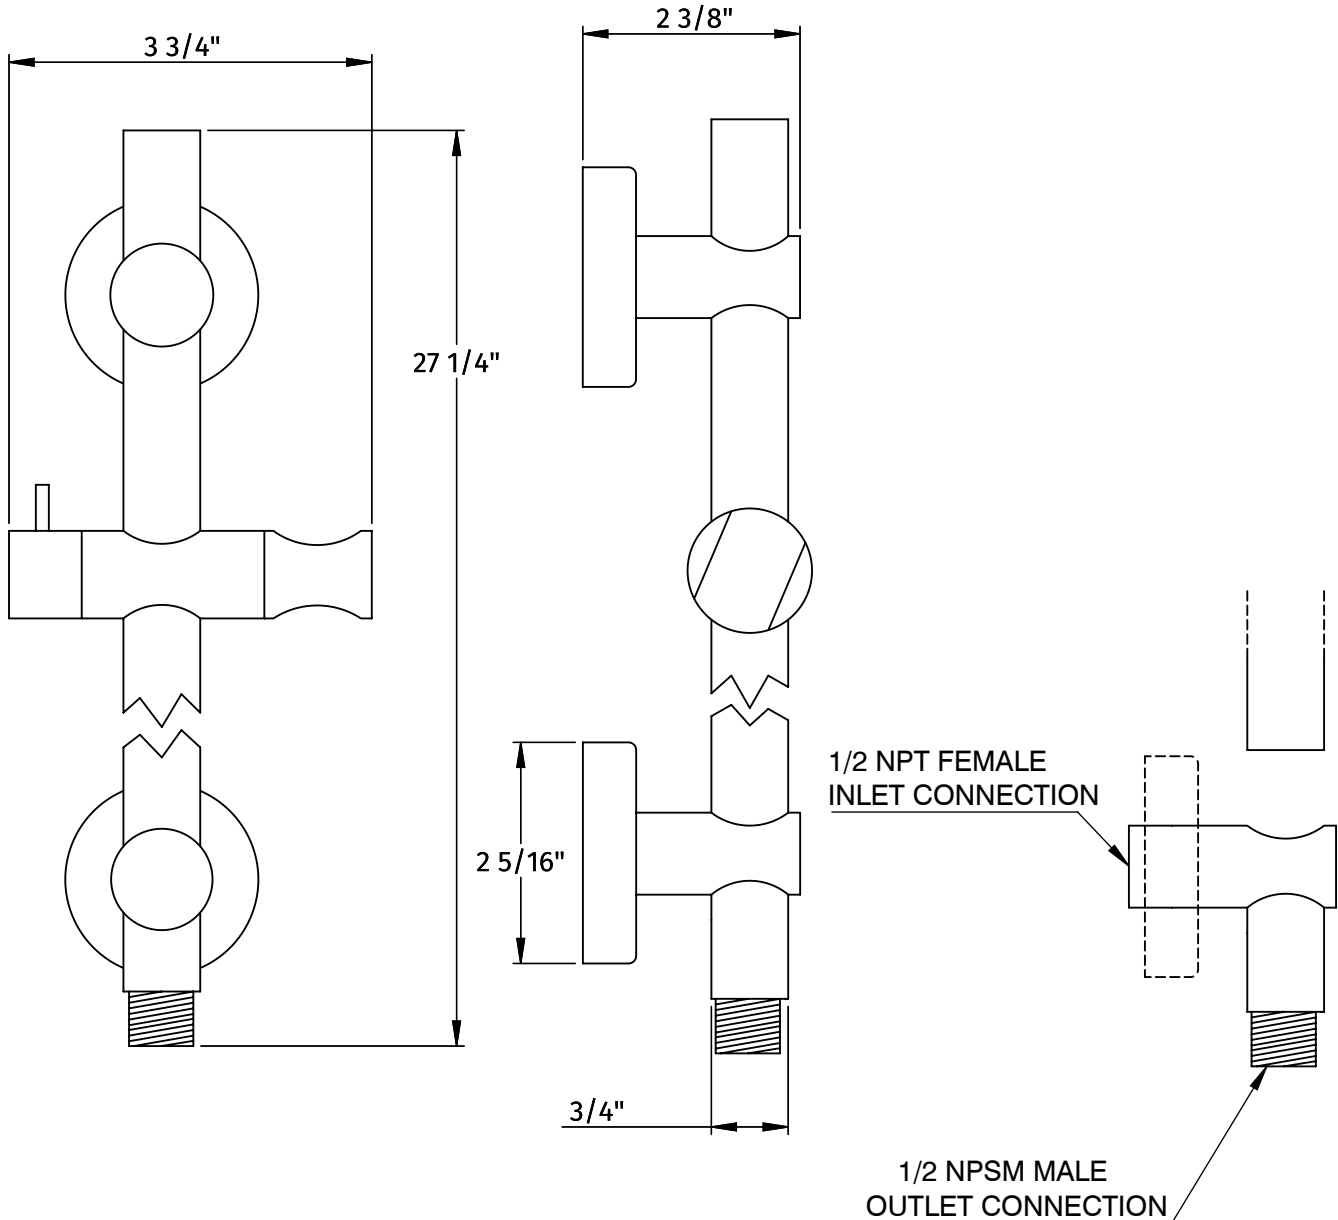

SPECIFICATION SHEET

15-1002-XXX

Brass shower rail
W/ waterway

THERMASOL
Steam & Showering Systems

- All brass construction
- Height adjustable swiveling cradle for hand shower
- Mounting hardware included
- 1/2" NPT female inlet
- 1/2" NPSM male outlet
- All dimensions are nominal

AVAILABLE FINISHES:

ORB: Oil Rubbed Bronze, PC: Polished Chrome,
PN: Polished Nickel, SN: Satin Nickel, MB: Matte Black

FINISH CARE & MAINTENANCE

Never use any harsh alkali, acid based detergents or cleaners such as soft scrub®, scrubbing bubbles® or comet® to clean. Do not use brillo® and scotch brite® pads. These will all harm the finish. To clean, use only a damp soft cloth and wipe using a soft cloth. Standard windex® can also be used sparingly. It is not necessary to wipe hard to remove spots. To maintain the finish, wipe with a soft dry cloth after use. An occasional coat of pure carnauba wax without cleaners will help protect the finish.