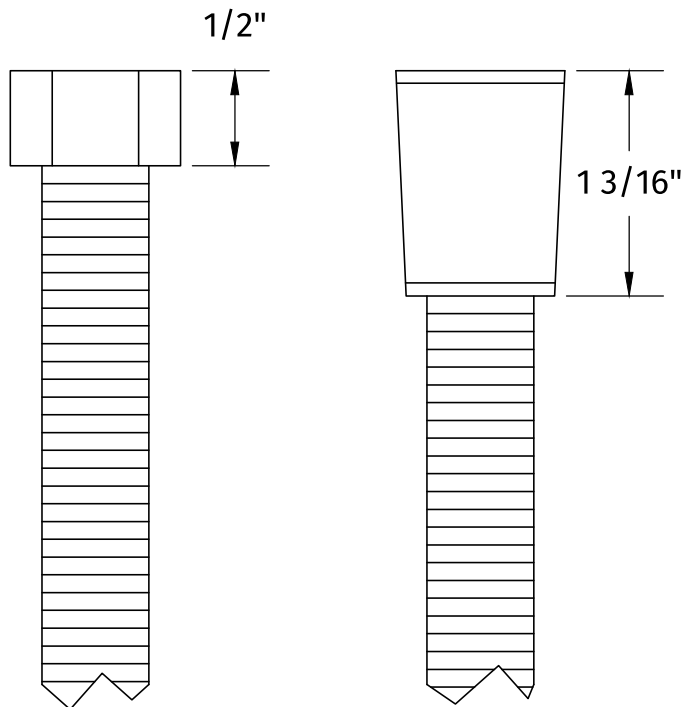

SPECIFICATION SHEET

15-1003-XXX

Stainless steel
handshower hose

THERMASOL®

Steam & Showering Systems

- Stainless steel hose
- Solid brass 1/2" female IPS connectors
- Five foot in length
- Includes washers for sealing connections