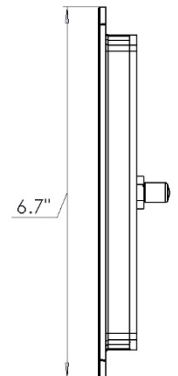

Signatouch Series features:

- Can be mounted vertically or horizontally
- 2 user settings
- 2 finishes

Installation Notes:

The control should be installed 60” inches from the floor of the shower, inside the shower only, and away from the steam head.

Finish Chart:

replace -xxx with code in part number STC-xxx.
 WHT = White | BK = Black

Product Specification:

The user interface control shall be 5.6” x 3.5” x 0.65” in dimension. The Control shall be made from black or white acrylic(-BK,-WHT) and includes the ability to operate and control: Smart Steam, Fast Start, Auto PowerFlush, Light and Sound System. By using a 100% networked digital technology.

Shipping Information:

Weight.....1.25 lbs.
 Length.....9.5 in.
 Width.....6.5 in.
 Height.....2.5 in.

For any further assistance please contact ThermaSol at
 800.776.0711 or sales@thermasol.com

Visit www.thermasol.com for a complete product definition

Product Specification:

The steam head shall be approximately 1.75" x 1.75" in the square version, and a 1.75" Dia. For the round version. The steam head is made from brass alloy and includes an aromatherapy well.