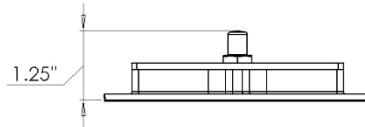

Finish Chart:

replace -xxx with code in part number STC-xxx.
 WHT = White | BK = Black

Product Specification:

The user interface control shall be 5.6” x 3.5” x 0.65” in dimension. The Control shall be made from black or white acrylic(-BK,-WHT) and includes the ability to operate and control: Smart Steam, Fast Start, Auto PowerFlush, Light and Sound System. By using a 100% networked digital technology.

Shipping Information:

Weight.....1.25 lbs.
 Length.....9.5 in.
 Width.....6.5 in.
 Height.....2.5 in.

For any further assistance please contact ThermaSol at
 800.776.0711 or sales@thermasol.com

Visit www.thermasol.com for a complete product definition