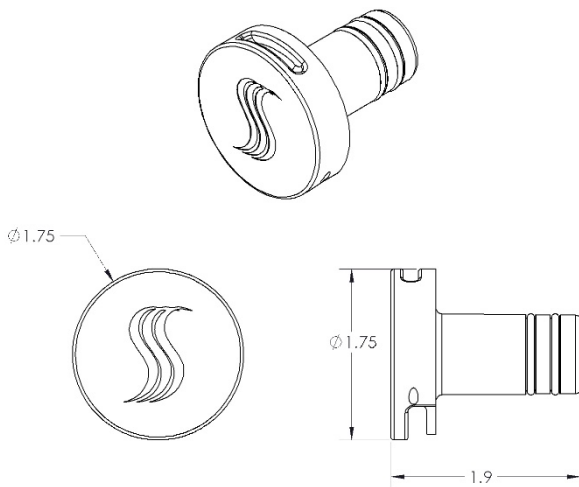

SPECIFICATIONS – SteamVection Steam Head

Construction..... Brass
 Aromatherapy..... Integral Reservoir

Installation Notes:

The steam head should be installed 24 inches from the floor, and 6 inches from any corner, inside the shower only, and as far away from the controller and shower fixtures as possible.

Product Specification:

The steam head shall be approximately 1.75" x 1.75" in the square version, and a 1.75" Dia. For the round version. The steam head is made from brass alloy and includes an aromatherapy well.

Finish Chart:

Select desired finish and replace XX with code. No-Touch Aromatherapy steam head and control finishes.

PC = Polished Chrome	PN = Polished Nickel
SC = Satin Chrome	SN = Satin Nickel
PB = Polished Brass	BN = Black Nickel
SB = Satin Brass	AN = Antique Nickel
AB = Antique Brass	PG = Polished Gold
COP = Polished Copper	ORB = Oil Rubbed Bronze
ACOP = Antique Copper	WHT = White
MB = Matte Black	

Shipping Information:

Weight..... 1 lbs.
 Length.....9.5 in.
 Width.....3.5 in.
 Height.....2.5 in.

For any further assistance please contact
 ThermaSol at 800.776.0711 or
sales@thermasol.com

Round Style