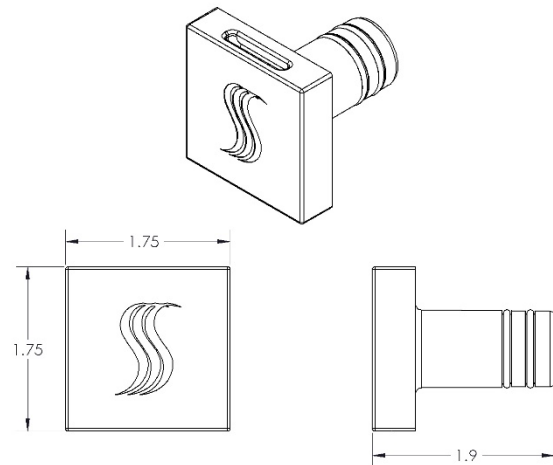

SPECIFICATIONS – SteamVection Steam Head

Construction..... Brass
 Aromatherapy..... Integral Reservoir

Installation Notes:

The steam head should be installed 24 inches from the floor, and 6 inches from any corner, inside the shower only, and as far away from the controller and shower fixtures as possible.

Product Specification:

The steam head shall be approximately 1.75" x 1.75" in the square version, and a 1.75" Dia. For the round version. The steam head is made from brass alloy and includes an aromatherapy well.

Finish Chart:

Select desired finish and replace XX with code. No-Touch Aromatherapy steam head and control finishes.

PC = Polished Chrome	PN = Polished Nickel
SC = Satin Chrome	SN = Satin Nickel
PB = Polished Brass	BN = Black Nickel
SB = Satin Brass	AN = Antique Nickel
AB = Antique Brass	PG = Polished Gold
COP = Polished Copper	ORB = Oil Rubbed Bronze
ACOP = Antique Copper	WHT = White
MB = Matte Black	

Shipping Information:

Weight..... 1 lbs.
 Length.....9.5 in.
 Width.....3.5 in.
 Height.....2.5 in.

For any further assistance please contact
 ThermaSol at 800.776.0711 or
sales@thermasol.com

Round Style