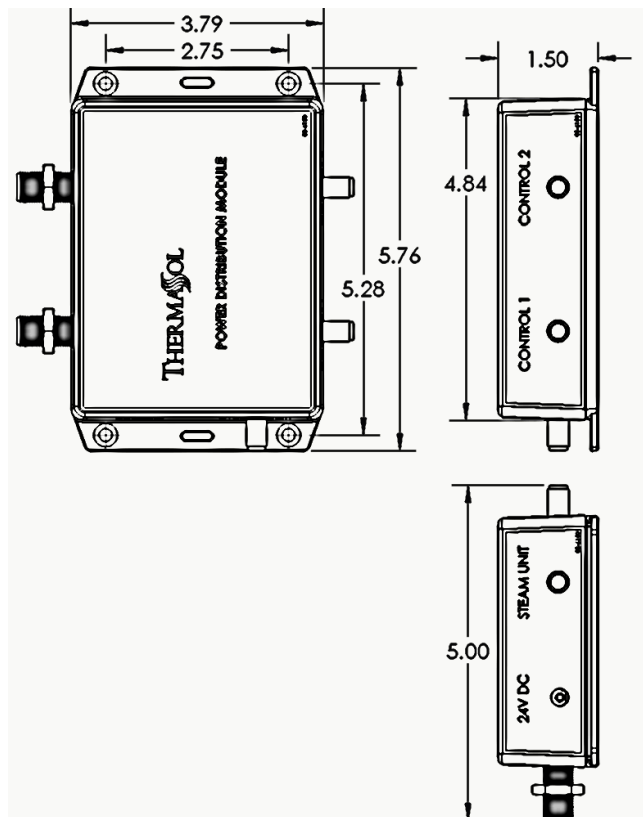

Installation Notes:

Overall size is approximately 5-3/4" long by 3-3/4" wide and 1-1/2" high. (Without connections) Allow space; 3" Min. for connections. Unit consists of a low voltage (24VDC) circuit board inside a box that can be placed up to 25 feet from the Light and Sound fixture or up to 50 feet from the Steam Generator. A separate universal voltage Power Adapter is provided (03-7142), it requires a standard 110V AC two prong wall outlet.

Product Specification:

5-3/4" L x 3-3/4" W x 1-1/2" H Body.
 This PDM requires a ThermaSol Steam Generator and/or Light and Sound System and separate power supply for proper operation.

For any further assistance please contact
 ThermaSol at 800.776.0711 or
sales@thermasol.com

Shipping Information:

Weight.....4 lbs.
 Length.....11 in.
 Width.....14 in.
 Height.....8 in.

SPECIFICATIONS – Light and Sound Rain System

Construction.....Machined Brass
Controllability.....ThermaTouch Series Controls
Function Lights.....200 Full-color luminous LED
Lumens (Max).....1600
Rainhead Water Supply..... 3/8", 40-80 PSI, 1.8GPM
Water Jets.....300
CEC Approved

Product Specification:

The steam head shall be approximately 1.75" x 1.75" in the square version, and a 1.75" Dia. For the round version. The steam head is made from brass alloy and includes an aromatherapy well.