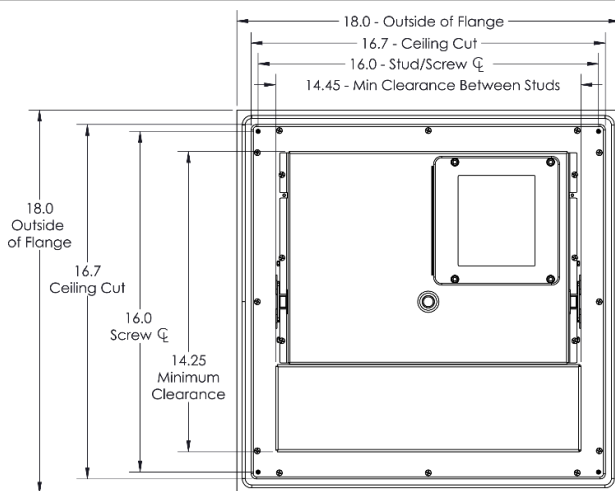

Product Specification:

A self-contained, Light and Sound Rainhead module that creates high-intensity chromatherapy lights and sounds. Rainhead is rated at 1.8 GPM Max. at 80 PSI and requires a separate diverter port with shut off valve. Powered by: provided 24V DC, 30 Watts power supply.