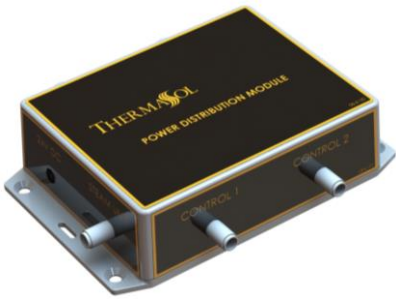

Finish Chart:

replace -xxx with code in part number STC-xxx.
 WHT = White | BK = Black

Product Specification:

The user interface control shall be 5.6” x 3.5” x 0.65” in dimension. The Control shall be made from black or white acrylic(-BK,-WHT) and includes the ability to operate and control: Smart Steam, Fast Start, Auto PowerFlush, Light and Sound System. By using a 100% networked digital technology.

Shipping Information:

Weight.....1.25 lbs.
 Length.....9.5 in.
 Width.....6.5 in.
 Height.....2.5 in.

For any further assistance please contact ThermaSol at
 800.776.0711 or sales@thermasol.com

Visit www.thermasol.com for a complete product definition

SPECIFICATIONS – POWER DISTRIBUTION MODULE

Construction..... ABS Plastic
 Power Supply UL Listed Class 2 & II, (03-7142)
 Internal Operating Voltage.....24V DC, 60 Watt

Basic Functions:

- Distributes DC Power and Digital signals to system modules:
- Serenity Light, Sound and Rainhead
- ThermaTouch or Signature Series Controls
- Solitude Wireless Module - SWM-2 (signal only)
- Steam Generator (signal only)

Installation Notes:

Overall size is approximately 5-3/4" long by 3-3/4" wide and 1-1/2" high. (Without connections) Allow space; 3" Min. for connections. Unit consists of a low voltage (24VDC) circuit board inside a box that can be placed up to 25 feet from the Light and Sound fixture or up to 50 feet from the Steam Generator. A separate universal voltage Power Adapter is provided (03-7142), it requires a standard 110V AC two prong wall outlet.