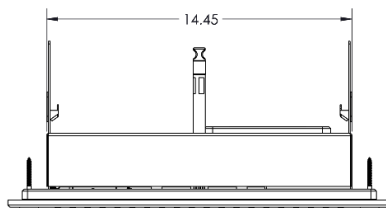

Product Specification:

A self-contained, Light and Sound Rainhead module that creates high-intensity chromatherapy lights and sounds. Rainhead is rated at 1.8 GPM Max. at 80 PSI and requires a separate diverter port with shut off valve. Powered by: provided 24V DC, 30 Watts power supply.