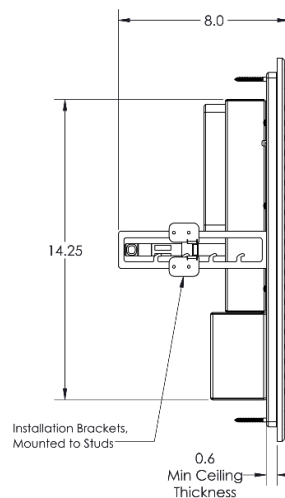

Product Specification:

A self-contained, Light and Sound Rainhead module that creates high-intensity chromatherapy lights and sounds. Rainhead is rated at 1.8 GPM Max. at 80 PSI and requires a separate diverter port with shut off valve. Powered by: provided 24V DC, 30 Watts power supply.