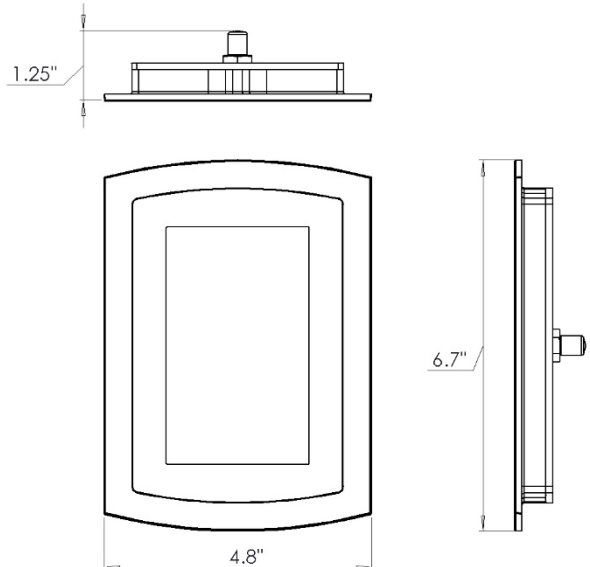

Signatouch Series features:

- Can be mounted vertically or horizontally
- 2 user settings
- Day clock
- 16 finishes

Installation Notes:

The control should be installed 60” inches from the floor of the shower, inside the shower only, and away from the steam head.

Product Specification:

The user interface control shall be 5.6” x 3.5” x 0.65” in dimension. The Control shall be made from black acrylic(-BK,-WHT) or billet aluminum (Other Finishes) and includes the ability to operate and control: Smart Steam, Fast Start, Auto PowerFlush, Light and Sound System. By using a 100% networked digital technology.

Shipping Information:

Weight.....1.25 lbs.
 Length.....9.5 in.
 Width.....6.5 in.
 Height.....2.5 in.

For any further assistance please contact ThermaSol at
 800.776.0711 or sales@thermasol.com

Visit www.thermasol.com for a complete product definition

SHIPPING WEIGHT

Weight | 10.65 lbs.

Length | 12 in.

Width | 16 in.

Height | 3.5 in.

SPECIFICATIONS

Two Inputs | 1/2" FNPT

Three Outputs | 1/2" FNPT