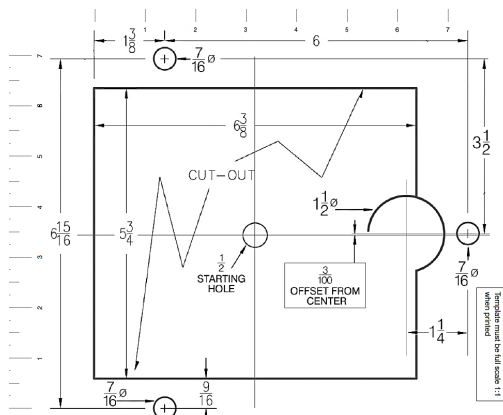

Audio

- Multi-Channel Hi-Power Mosfet Amplifier
- Built-in Subwoofer
- High-frequency Tweeters
- Voice Response Feedback
- Bluetooth module
- RCA audio input

Installation Notes:

Overall size is 10.0" SQ or Dia (if round) X 7.5" Tall X 5.5" Wide, and requires approx. 7.00" X 5.75" cutout in the shower ceiling. The unit is self-contained as one piece and extends into the ceiling space 7.0" plus plumbing connection clearance. Use a 3/8" compression fitting and a flexible potable waterline to connect to the Rainhead. Use only potable water and approved plumbing fittings for any shower connection. Refer to ThermaSol Installation Instructions for a full-sized template and detailed installation and operation instructions.

Shipping Information:

Weight.....13 lbs.
 Length.....15 in.
 Width.....15 in.
 Height.....14 in.

For any further assistance please contact ThermaSol at

800.776.0711 or sales@thermasol.com

Visit www.thermasol.com for a complete product definition

SPECIFICATIONS – SteamVection Steam Head

Construction..... Brass
 Aromatherapy..... Integral Reservoir

Installation Notes:

The steam head should be installed 24 inches from the floor, and 6 inches from any corner, inside the shower only, and as far away from the controller and shower fixtures as possible.