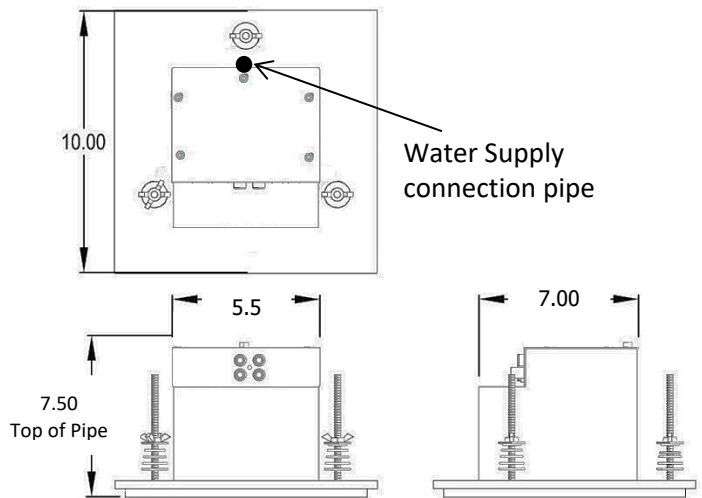

Audio

- Multi-Channel Hi-Power Mosfet Amplifier
- Built-in Subwoofer
- High-frequency Tweeters
- Voice Response Feedback
- Bluetooth module
- RCA audio input

Installation Notes:

Overall size is 10.0" SQ or Dia (if round) X 7.5" Tall X 5.5" Wide, and requires approx. 7.00" X 5.75" cutout in the shower ceiling. The unit is self-contained as one piece and extends into the ceiling space 7.0" plus plumbing connection clearance. Use a 3/8" compression fitting and a flexible potable waterline to connect to the Rainhead. Use only potable water and approved plumbing fittings for any shower connection. Refer to ThermaSol Installation Instructions for a full-sized template and detailed installation and operation instructions.

Shipping Information:

Weight.....13 lbs.
 Length.....15 in.
 Width.....15 in.
 Height.....14 in.

For any further assistance please contact ThermaSol at

800.776.0711 or sales@thermasol.com

Visit www.thermasol.com for a complete product definition

SPECIFICATIONS – SteamVection Steam Head

Construction..... Brass
 Aromatherapy..... Integral Reservoir

Installation Notes:

The steam head should be installed 24 inches from the floor, and 6 inches from any corner, inside the shower only, and as far away from the controller and shower fixtures as possible.

Product Specification:

The steam head shall be approximately 1.75" x 1.75" in the square version, and a 1.75" Dia. For the round version. The steam head is made from brass alloy and includes an aromatherapy well.