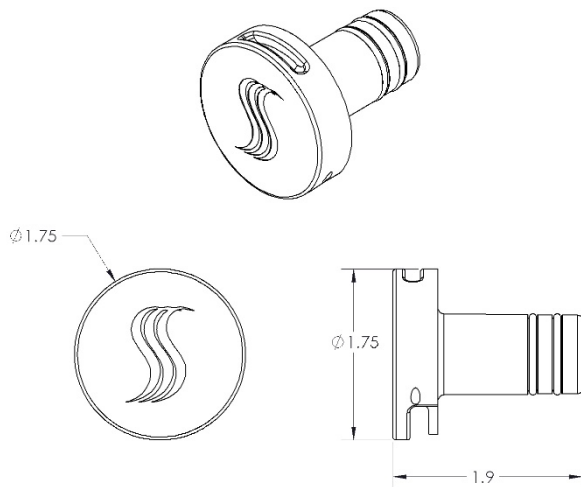

SPECIFICATIONS – SteamVection Steam Head

Construction..... Brass
 Aromatherapy..... Integral Reservoir

Installation Notes:

The steam head should be installed 24 inches from the floor, and 6 inches from any corner, inside the shower only, and as far away from the controller and shower fixtures as possible.

Product Specification:

The steam head shall be approximately 1.75" x 1.75" in the square version, and a 1.75" Dia. For the round version. The steam head is made from brass alloy and includes an aromatherapy well.

Finish Chart:

Select desired finish and replace XX with code. No-Touch Aromatherapy steam head and control finishes.

PC = Polished Chrome	PN = Polished Nickel
SC = Satin Chrome	SN = Satin Nickel
PB = Polished Brass	BN = Black Nickel
SB = Satin Brass	AN = Antique Nickel
AB = Antique Brass	PG = Polished Gold
COP = Polished Copper	ORB = Oil Rubbed Bronze
ACOP = Antique Copper	WHT = White
MB = Matte Black	

Shipping Information:

Weight..... 1 lbs.
 Length.....9.5 in.
 Width.....3.5 in.
 Height.....2.5 in.

For any further assistance please contact
 ThermaSol at 800.776.0711 or
sales@thermasol.com

Round Style