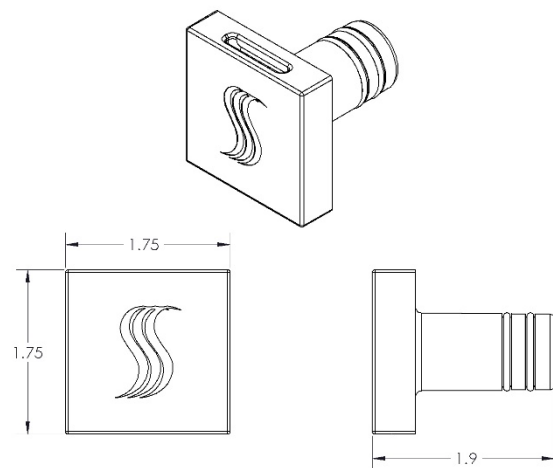

SPECIFICATIONS – SteamVection Steam Head

Construction..... Brass
 Aromatherapy..... Integral Reservoir

Installation Notes:

The steam head should be installed 24 inches from the floor, and 6 inches from any corner, inside the shower only, and as far away from the controller and shower fixtures as possible.

Product Specification:

The steam head shall be approximately 1.75" x 1.75" in the square version, and a 1.75" Dia. For the round version. The steam head is made from brass alloy and includes an aromatherapy well.

Finish Chart:

Select desired finish and replace XX with code. No-Touch Aromatherapy steam head and control finishes.

PC = Polished Chrome	PN = Polished Nickel
SC = Satin Chrome	SN = Satin Nickel
PB = Polished Brass	BN = Black Nickel
SB = Satin Brass	AN = Antique Nickel
AB = Antique Brass	PG = Polished Gold
COP = Polished Copper	ORB = Oil Rubbed Bronze
ACOP = Antique Copper	WHT = White
MB = Matte Black	

Shipping Information:

Weight..... 1 lbs.
 Length.....9.5 in.
 Width.....3.5 in.
 Height.....2.5 in.

For any further assistance please contact
 ThermaSol at 800.776.0711 or
sales@thermasol.com

Round Style