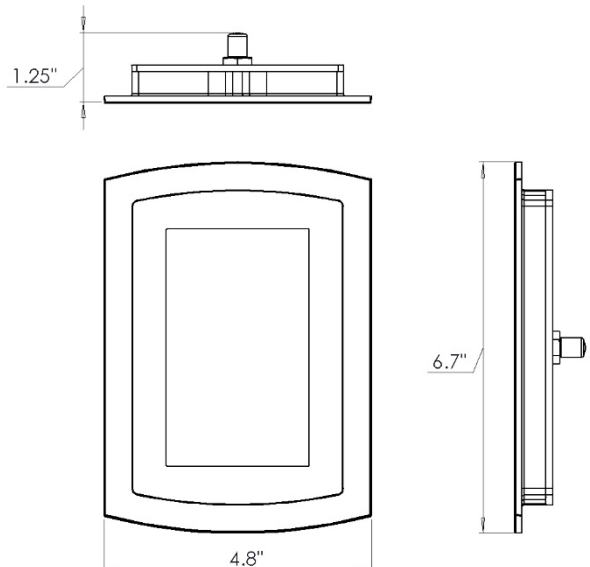

Signatouch Series features:

- Can be mounted vertically or horizontally
- 2 user settings
- Day clock
- 16 finishes

Installation Notes:

The control should be installed 60” inches from the floor of the shower, inside the shower only, and away from the steam head.

Product Specification:

The user interface control shall be 5.6” x 3.5” x 0.65” in dimension. The Control shall be made from black acrylic(-BK,-WHT) or billet aluminum (Other Finishes) and includes the ability to operate and control: Smart Steam, Fast Start, Auto PowerFlush, Light and Sound System. By using a 100% networked digital technology.

Shipping Information:

Weight.....1.25 lbs.
 Length.....9.5 in.
 Width.....6.5 in.
 Height.....2.5 in.

For any further assistance please contact ThermaSol at 800.776.0711 or sales@thermasol.com

Visit www.thermasol.com for a complete product definition

SHIPPING WEIGHT

Weight | 10.65 lbs.

Length | 12 in.

Width | 16 in.

Height | 3.5 in.

SPECIFICATIONS

Two Inputs | 1/2" FNPT

Three Outputs | 1/2" FNPT