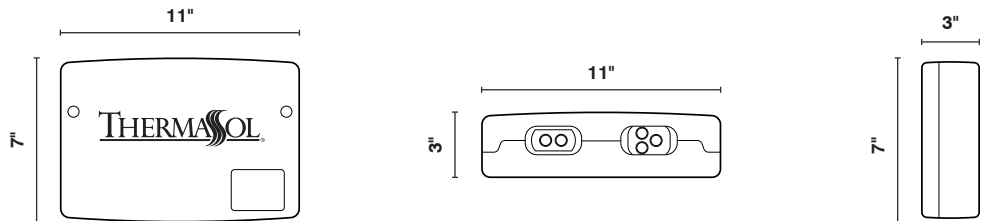

INSTALLATION NOTES

- Refer to ThermaSol installation Instructions Doc No. 81216 for complete instructions.
- Digital Shower Valve must be accessible do not seal into walls.