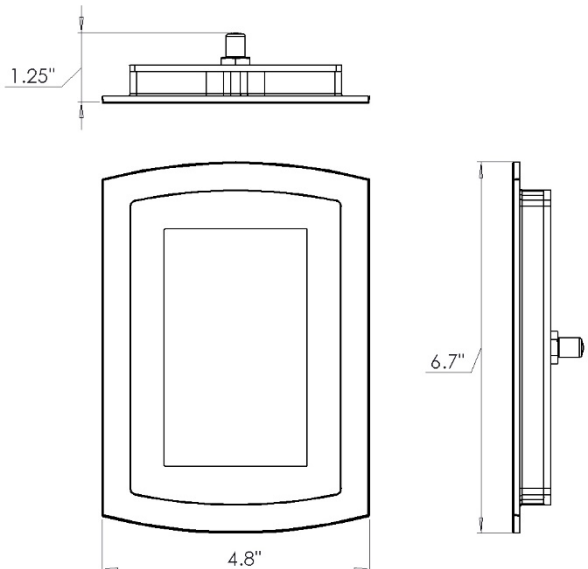

**Signatouch Series features:**

- Can be mounted vertically or horizontally
- 2 user settings
- Day clock
- 16 finishes

**Installation Notes:**

The control should be installed 60” inches from the floor of the shower, inside the shower only, and away from the steam head.

**Product Specification:**

The user interface control shall be 5.6” x 3.5” x 0.65” in dimension. The Control shall be made from black acrylic(-BK,-WHT) or billet aluminum (Other Finishes) and includes the ability to operate and control: Smart Steam, Fast Start, Auto PowerFlush, Light and Sound System. By using a 100% networked digital technology.

**Shipping Information:**

Weight.....1.25 lbs.  
 Length.....9.5 in.  
 Width.....6.5 in.  
 Height.....2.5 in.

For any further assistance please contact ThermaSol at 800.776.0711 or [sales@thermasol.com](mailto:sales@thermasol.com)