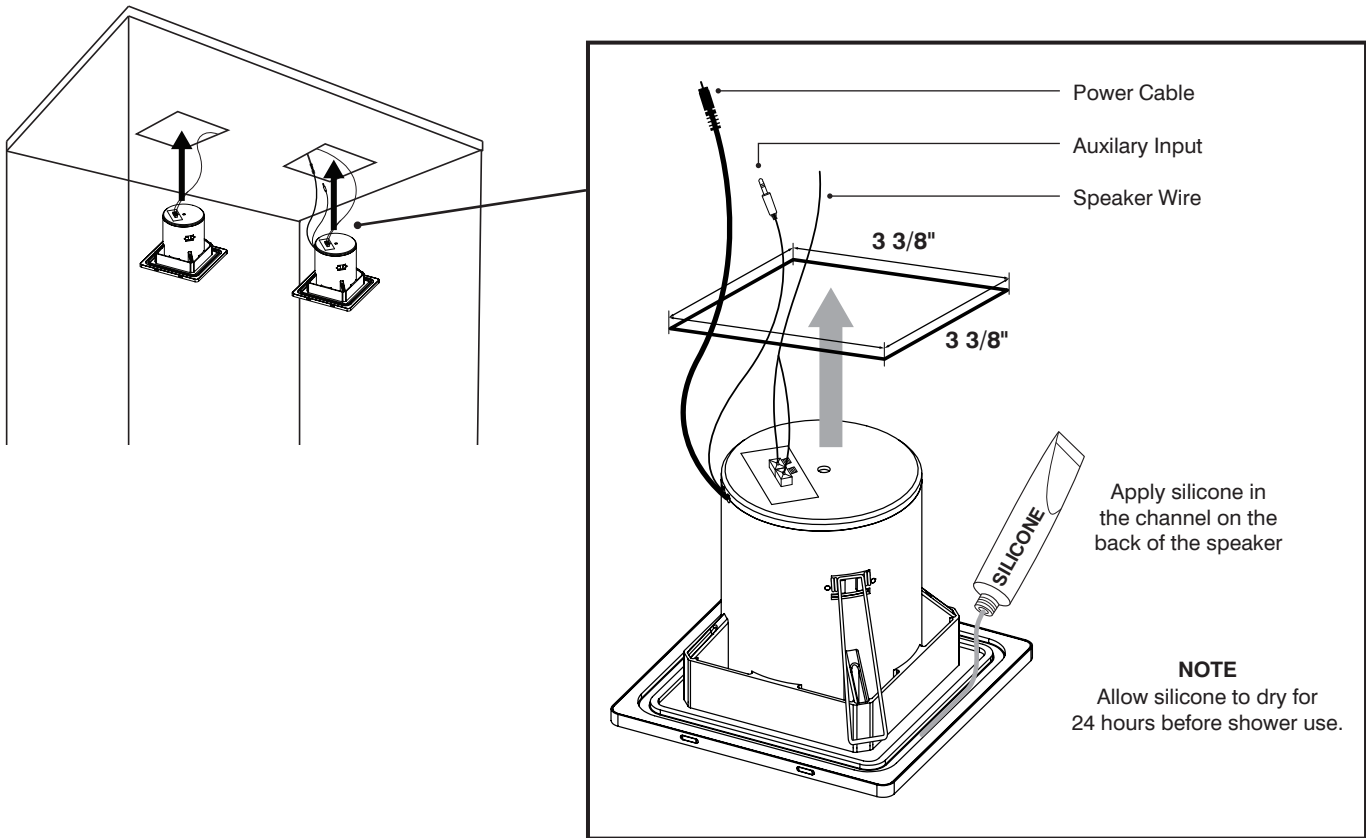

4 Placing and Sealing Speakers

- **C** Apply the supplied silicone in the channel on the back of the speaker and insert the speaker into the cutout, sealing it to the wall. Allow silicone to dry for 24 hours before use.

NOTE

TEST SPEAKERS WITH YOUR AUDIO SYSTEM BEFORE SEALING THEM INTO PLACE WITH SILICONE