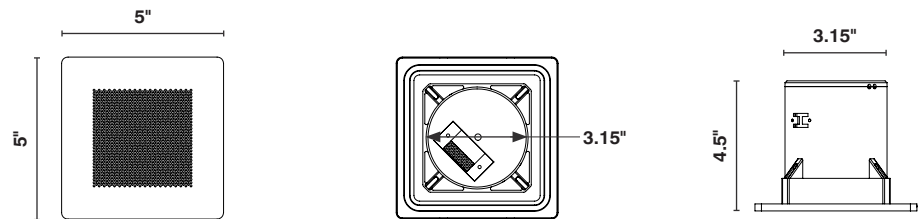

INSTALLATION NOTES

- Refer to ThermaSol installation Instructions Doc No. 81248 for complete instructions.
- Make sure the speakers are completely sealed to the ceiling forming a vapor barrier

NOTE: These speakers are for independent use they will not pair with other speaker systems, including the ThermaSol Sierenity Light, Sound, or Rain systems.

* Selecting desired finish and replace XX with code above