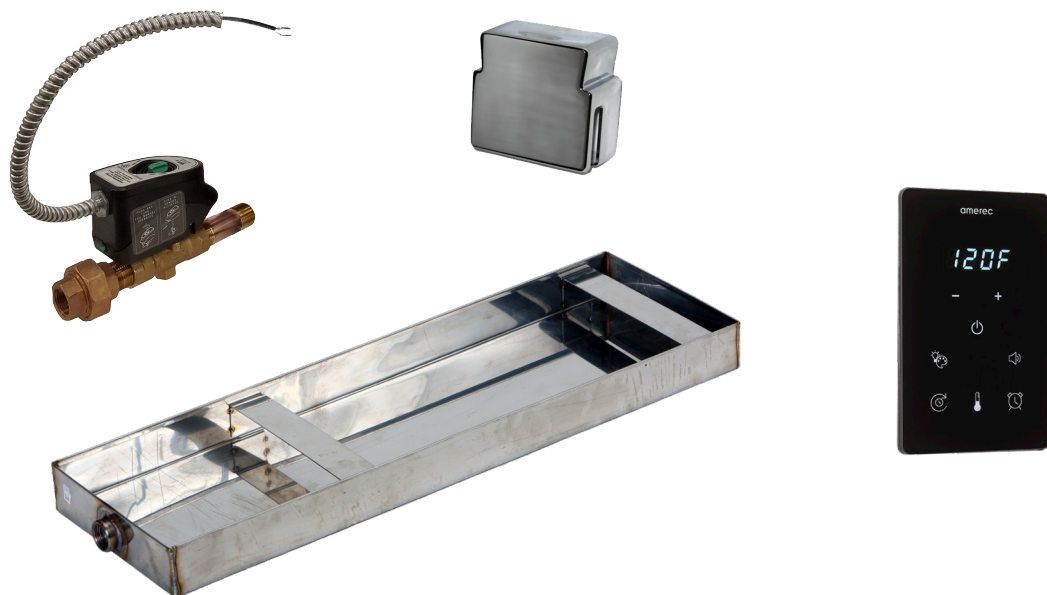

GLACIER PACKAGE FOR AK STEAMERS

SPECIFICATION SHEET

- Includes:
- 1 - K2 Control
 - 1 - ComfortFlo Steam Head
 - 1 - ADK Auto Drain
 - 1 - ADP Drip Pan

Glacier Package - CP	Polished Chrome	9036-151
Glacier Package - PN	Polished Nickel	9036-155
Glacier Package - BN	Brushed Nickel	9036-156
Glacier Package - ORB	Oil Rubbed Bronze	9036-157
Glacier Package - BB	Brushed Bronze	9036-158
Glacier Package - MB	Matte Black	9036-159