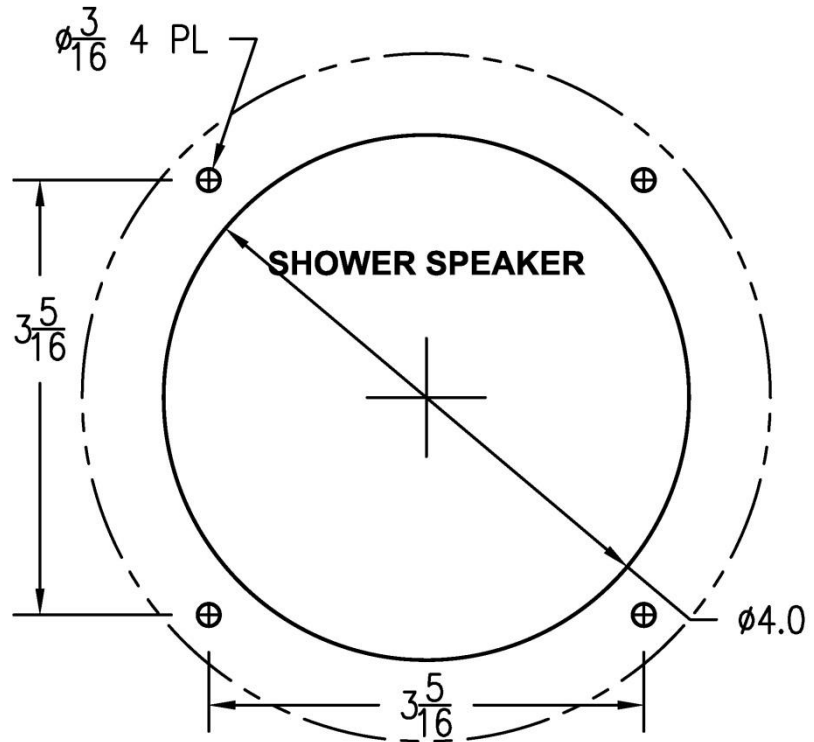

**Shipping Information:**

Weight.....6 lbs.  
Length.....10.0 in.  
Width.....12.0 in.  
Height.....12.0 in.

For any further assistance please contact ThermaSol at 800.776.0711 or [sales@thermasol.com](mailto:sales@thermasol.com)