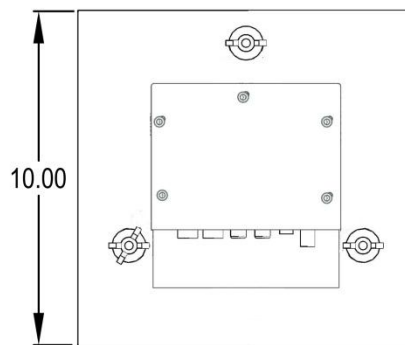

<b>Installation Notes:</b>  Overall size is 10” Sq. Requires approx. 6” Sq. cutout in the shower ceiling and must have access above for connections. Unit is self-contained as one pc. Power requires min two (2) 110vac outlets. Refer to ThermaSol web site for more detailed instructions.	Finish Chart: Using the part number from the top of this page: Select desired finish and replace XX from codes below, to determining Finish of No-Touch Aromatherapy Steam Head and Control Bezels.	
	PC = Polished Chrome SC = Satin Chrome PB = Polished Brass SB = Satin Brass AB = Antique Brass COP = Polished Copper	PN = Polished Nickel SN = Satin Nickel BN = Black Nickel AN = Antique Nickel PG = Polished Gold ORB = Oil Rubbed Bronze

**Product Specification:**  
 The face of light (Bezel Plate) shall be 10” x 10” x 0.65” in dimension. The face shall be made from billet aluminum and include the ability to offer: Complete light, Sound use a 100% networked digital technology.

<b>Shipping Information:</b>  Weight.....6 lbs. Length.....10 in. Width.....10 in. Height.....6 in.	(MODERN SHOWN→)
--	-----------------

Dimensions are Approximate