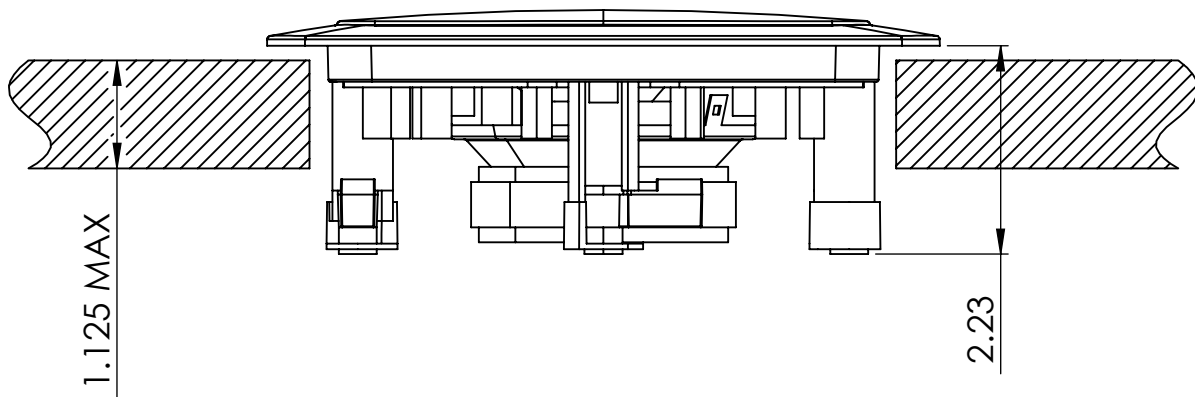

MusicTherapy® Speakers, Round & Square

- Designed for use inside or outside the shower enclosure
- Ceiling, flush mount
- Square: 7.06" x 7.06" Round: 6.5" diameter
- Maximum ceiling thickness: 1.125"
- Ceiling depth: 2.23"
- Two-way marine-grade speakers, polypropylene cones
- ABS frames with white powder-coated grills
- Suitable for most sources of audio input
- Rated 60W peak power with full range sound
- 30 watts RMS and 8 ohm impedance
- For use in any shower