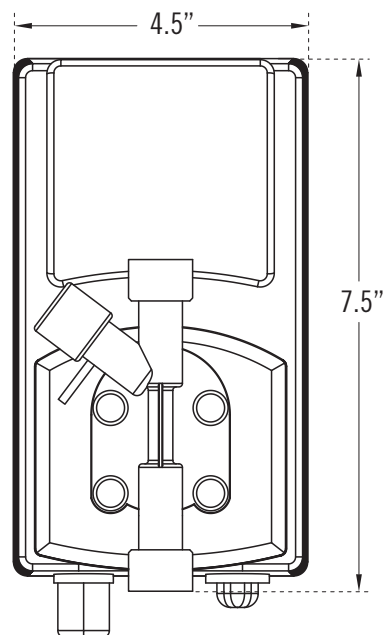

AromaSteam

CONTENTS:

- 6 feet of pressure hose
- 2 feet of suction hose
- Filter
- Atomizing Nozzle
- Installation and Operation Manual

- Electronic oil delivery system evenly infuses scent into steam
- Complete with hoses, fittings and oil atomizer
- Can be controlled directly from an iSteam® or iTempoPlus®
- AromaSteam System oils available in one-liter bottles
- The AromaSteam is rated 0.5 Amps at 120 VAC
- cULus Listed

Dimensions: 7.5"W x 4.5"H x 4.5"D
 Weight: 5 pounds
 Motor voltage 120 VAC, 50/60 Hz
 Current Draw 0.5 Amps

!WARNING Not for use in acrylic or fiberglass rooms.

FOR ILLUSTRATIVE PURPOSES ONLY. IMPORTANT NOTE: FOR SAFE AND TROUBLE FREE INSTALLATION visit mrsteam.com before installation to download the Installation, Operation and Maintenance Manual or refer to the manual provided with the unit.