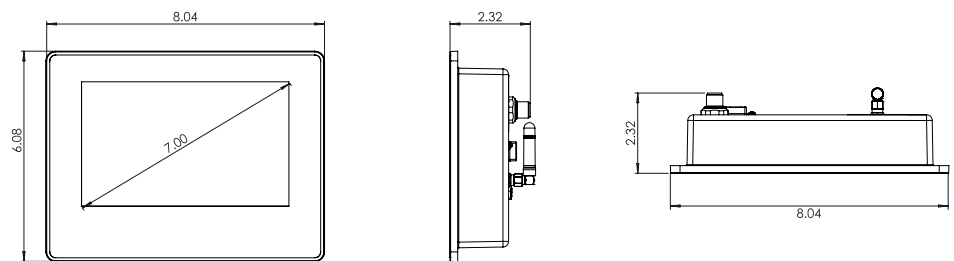

## SHIPPING WEIGHT

**Weight** | 1.8 lbs.

**Length** | 11 in.

**Width** | 14 in.

**Height** | 8 in.

## SPECIFICATIONS

**Construction** | Acrylic or 6061 Aluminum

**Controllability** | Steam, Light & Sound

**Audio Out** | 1/8" Barrel Jack

**Power Supply** | ThermaSol PDM (10-8147)

**Display** | 7" Wide LCD Touch Screen