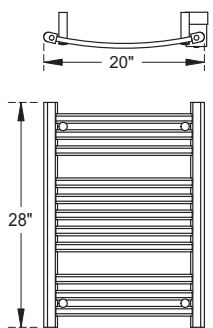

Broadway Collection® Towel Warmers

W228T

Design Features:

- Quality, design and performance you expect from a Mr. Steam product
- Prices that fit even the tightest budget
- Sleek Curved lines maximize surface heating area
- Simple elegance complements any bathroom
- All models need to be hard wired to 120V
- cULus listed

Standard Accessories provided with all Towel Warmers:

- Digital Timer: In wall, 24-hour electronic timer for pre-start and automatic shut-off of the towel warmer at programmed times.
- Designer Finish Cover Plate: with matching finish cover plate.

Optional Accessories Available:

- Robe Hook: Ideal for hanging and gently warming a robe
- Aroma Oils: Earth friendly, organic essential oils contain an alcohol-free coconut emulsifier. AromaTherapy greatly enhances the bathing experience.

MOUNTING DIMENSIONS (inches)

MODEL	A	B	C	D	Weight (lbs)	Watts
W216C	4⁵/₁₆	1³/₈	11	13³/₈	15	100
W219C	4⁵/₁₆	1³/₈	15	13³/₈	17	200
W228C	4⁵/₁₆	1³/₈	15	21⁵/₈	20	400
W236C	4⁵/₁₆	1³/₈	15	29¹/₂	24	400
W248C	4⁵/₁₆	1³/₈	15	41³/₈	30	400

NOTE: Towel warmers have slight dimensional variations and must be measured prior to installation.

FOR ILLUSTRATIVE PURPOSES ONLY. IMPORTANT NOTE: FOR SAFE AND TROUBLE FREE INSTALLATION

visit mrsteam.com before installation to download the Installation, Operation and Maintenance Manual or refer to the manual provided with the unit.

MODEL	FINISH	PROJECT INFORMATION	
☐ W216T	☐ Polished Chrome	Location:	Contractor:
☐ W219T	☐ White	Architect:	Submitted By:
☐ W228T	☐ Oil-Rubbed Bronze	Engineer:	Date:
☐ W236T			
☐ W248T			
Notes: