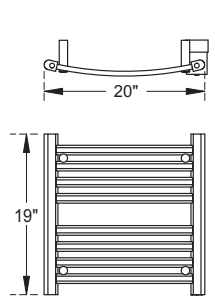

Broadway Collection® Towel Warmers

W219T

Design Features:

- Quality, design and performance you expect from a Mr. Steam product
- Prices that fit even the tightest budget
- Sleek Curved lines maximize surface heating area
- Simple elegance complements any bathroom
- All models need to be hard wired to 120V
- cULus listed

Standard Accessories provided with all Towel Warmers:

- Digital Timer: In wall, 24-hour electronic timer for pre-start and automatic shut-off of the towel warmer at programmed times.
- Designer Finish Cover Plate: with matching finish cover plate.

Optional Accessories Available:

- Robe Hook: Ideal for hanging and gently warming a robe
- Aroma Oils: Earth friendly, organic essential oils contain an alcohol-free coconut emulsifier. AromaTherapy greatly enhances the bathing experience.

MOUNTING DIMENSIONS (inches)

MODEL	A	B	C	D	Weight (lbs)	Watts
W216C	4⁵/₁₆	1³/₈	11	13³/₈	15	100
W219C	4⁵/₁₆	1³/₈	15	13³/₈	17	200
W228C	4⁵/₁₆	1³/₈	15	21⁵/₈	20	400
W236C	4⁵/₁₆	1³/₈	15	29¹/₂	24	400
W248C	4⁵/₁₆	1³/₈	15	41³/₈	30	400

NOTE: Towel warmers have slight dimensional variations and must be measured prior to installation.

FOR ILLUSTRATIVE PURPOSES ONLY. IMPORTANT NOTE: FOR SAFE AND TROUBLE FREE INSTALLATION

visit mrsteam.com before installation to download the Installation, Operation and Maintenance Manual or refer to the manual provided with the unit.

MODEL	FINISH	PROJECT INFORMATION	
☐ W216T	☐ Polished Chrome	Location:	Contractor:
☐ W219T	☐ White	Architect:	Submitted By:
☐ W228T	☐ Oil-Rubbed Bronze	Engineer:	Date:
☐ W236T			
☐ W248T			
Notes: