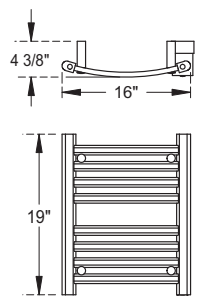

Broadway Collection® Towel Warmers

W216T