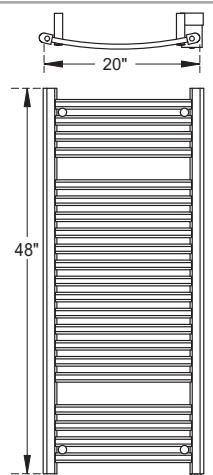

Broadway Collection® Towel Warmers

W216T

W219T

W228T

W236T

W248T

Design Features:

- Quality, design and performance you expect from a Mr. Steam product
- Prices that fit even the tightest budget
- Sleek Curved lines maximize surface heating area
- Simple elegance complements any bathroom
- All models need to be hard wired to 120V
- cULus listed

MOUNTING DIMENSIONS (inches)

MODEL	A	B	C	D	Weight (lbs)	Watts
W216C	4 ⁵ / ₁₆	1 ³ / ₈	11	13 ³ / ₈	15	100
W219C	4 ⁵ / ₁₆	1 ³ / ₈	15	13 ³ / ₈	17	200
W228C	4 ⁵ / ₁₆	1 ³ / ₈	15	21 ⁵ / ₈	20	400
W236C	4 ⁵ / ₁₆	1 ³ / ₈	15	29 ¹ / ₂	24	400
W248C	4 ⁵ / ₁₆	1 ³ / ₈	15	41 ³ / ₈	30	400