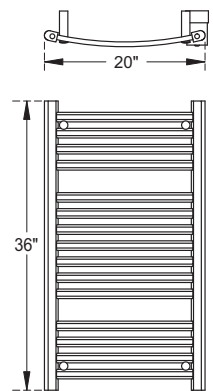

Broadway Collection® Towel Warmers

W236T

Design Features:

- Quality, design and performance you expect from a Mr. Steam product
- Prices that fit even the tightest budget
- Sleek Curved lines maximize surface heating area
- Simple elegance complements any bathroom
- All models need to be hard wired to 120V
- cULus listed

Standard Accessories provided with all Towel Warmers:

- Digital Timer: In wall, 24-hour electronic timer for pre-start and automatic shut-off of the towel warmer at programmed times.
- Designer Finish Cover Plate: with matching finish cover plate.

Optional Accessories Available:

- Robe Hook: Ideal for hanging and gently warming a robe
- Aroma Oils: Earth friendly, organic essential oils contain an alcohol-free coconut emulsifier. AromaTherapy greatly enhances the bathing experience.

MOUNTING DIMENSIONS (inches)

MODEL	A	B	C	D	Weight (lbs)	Watts
W216C	4⁵/₁₆	1³/₈	11	13³/₈	15	100
W219C	4⁵/₁₆	1³/₈	15	13³/₈	17	200
W228C	4⁵/₁₆	1³/₈	15	21⁵/₈	20	400
W236C	4⁵/₁₆	1³/₈	15	29¹/₂	24	400
W248C	4⁵/₁₆	1³/₈	15	41³/₈	30	400

NOTE: Towel warmers have slight dimensional variations and must be measured prior to installation.

FOR ILLUSTRATIVE PURPOSES ONLY. IMPORTANT NOTE: FOR SAFE AND TROUBLE FREE INSTALLATION

visit mrsteam.com before installation to download the Installation, Operation and Maintenance Manual or refer to the manual provided with the unit.

MODEL	FINISH	PROJECT INFORMATION	
☐ W216T	☐ Polished Chrome	Location:	Contractor:
☐ W219T	☐ White	Architect:	Submitted By:
☐ W228T	☐ Oil-Rubbed Bronze	Engineer:	Date:
☐ W236T			
☐ W248T			
Notes: